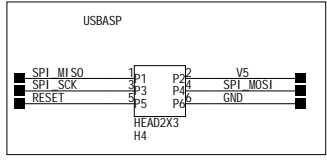

ATMEGA2560-16AU

PRODUCT NAME		SHEET	OF
PROJECT NAME		DESIGNED by	
VERSION	REV 1.0	REVIEWED by	

A

A

3

4

B

B