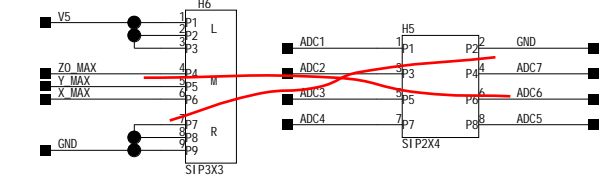

ATMEGA2560-16AU

PRODUCT NAME		SHEET	OF
PROJECT NAME		DESIGNED by	
VERSION	REV 1.0	REVIEWED by	

A

A

3

4

B

B