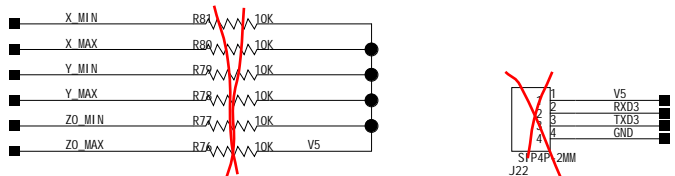

ATMEGA2560-16AU

PRODUCT NAME		SHEET	OF
PROJECT NAME		DESIGNED by	
VERSION	REV 1.0	REVIEWED by	

A

A

3

4

B

B