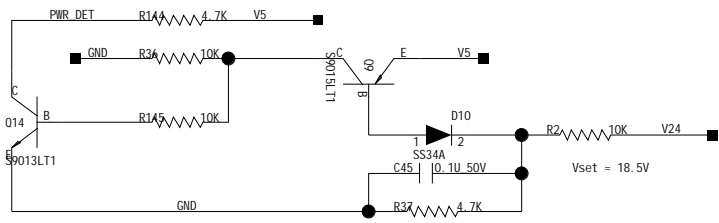

ATMEGA2560-16AU

PRODUCT NAME		SHEET	OF
PROJECT NAME		DESIGNED by	
VERSION	REV 1.0	REVIEWED by	

A

A

3

4

B

B

C

C

20

D

D

4

PRODUCT NAME		SHEET	OF
PROJECT NAME		DESIGNED by	
VERSION	REV 1.0	REVIEWED by	

MOTO_X