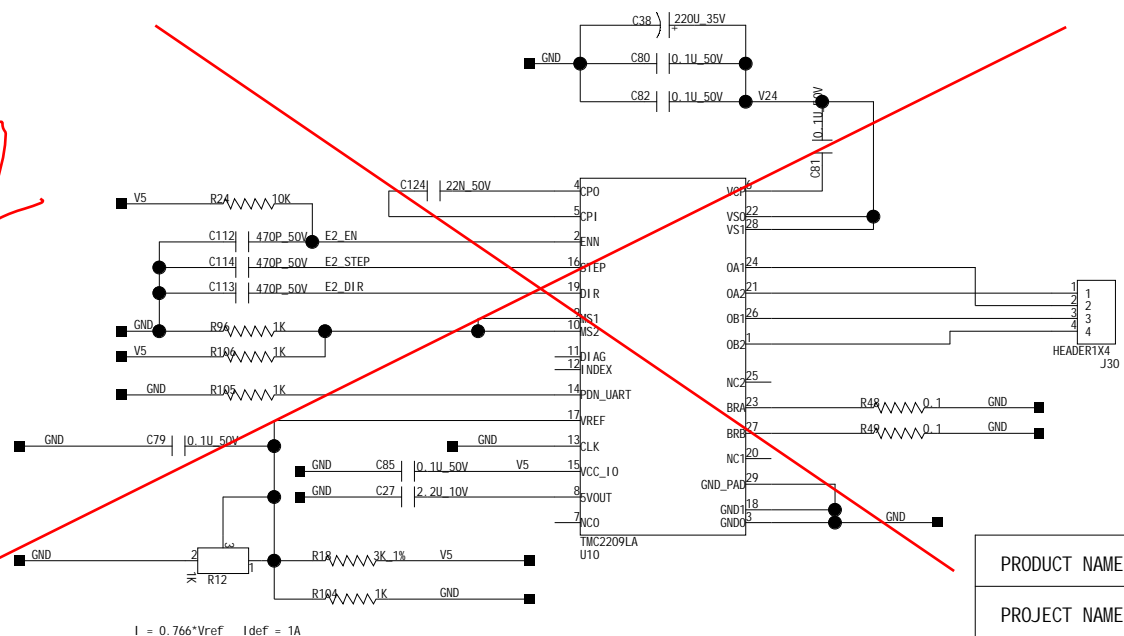

MOTO_Y

PRODUCT NAME		SHEET	OF
PROJECT NAME		DESIGNED by	
VERSION	REV 1.0	REVIEWED by	

MOTO_E1

MOTO_E2

-22

PRODUCT NAME		SHEET	OF
PROJECT NAME		DESIGNED by	
VERSION	REV 1.0	REVIEWED by	

PRODUCT NAME		SHEET	OF
PROJECT NAME		DESIGNED by	
VERSION	REV 1.0	REVIEWED by	