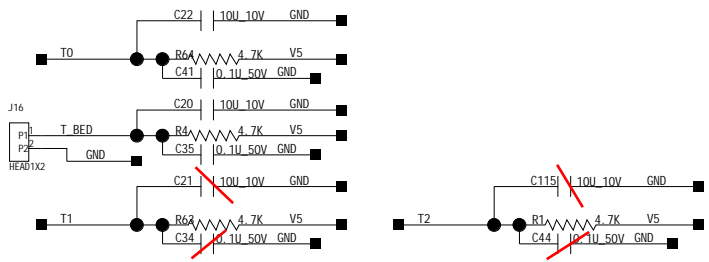

ATMEGA2560-16AU

PRODUCT NAME		SHEET	OF
PROJECT NAME		DESIGNED by	
VERSION	REV 1.0	REVIEWED by	

A

A

3

4

B

B

C

C

20

D

D

4

PRODUCT NAME		SHEET	OF
PROJECT NAME		DESIGNED by	
VERSION	REV 1.0	REVIEWED by	

MOTO_X