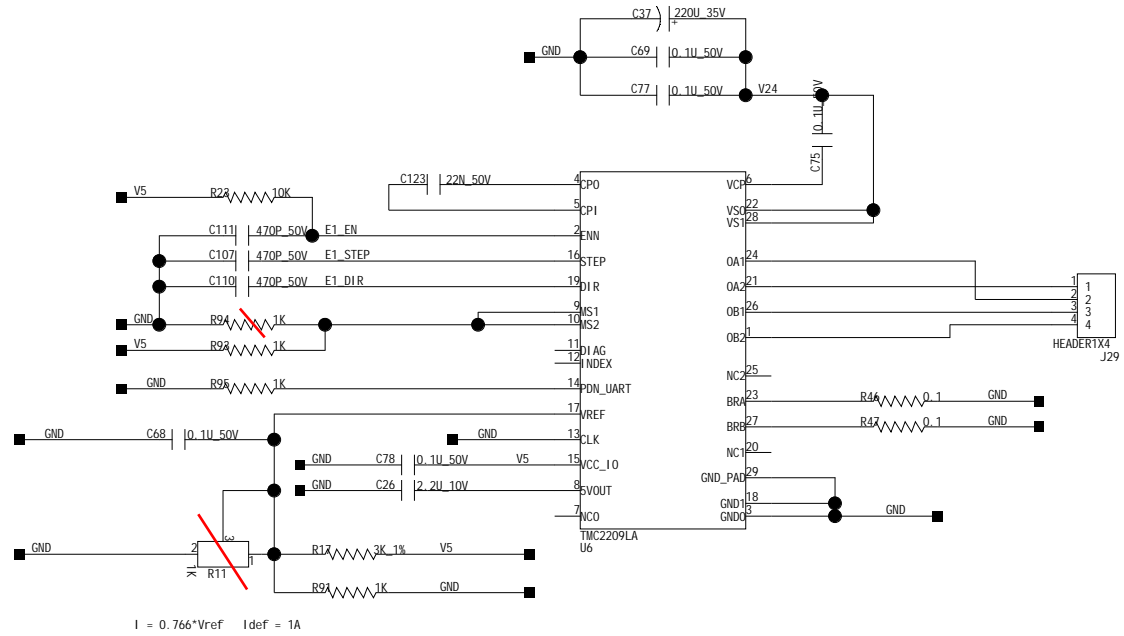

C

C

20

D

D

4

PRODUCT NAME		SHEET	OF
PROJECT NAME		DESIGNED by	
VERSION	REV 1.0	REVIEWED by	

MOTO_X

MOTO_Y

PRODUCT NAME		SHEET	OF
PROJECT NAME		DESIGNED by	
VERSION	REV 1.0	REVIEWED by	

MOTO_E1

MOTO_E2

-22

PRODUCT NAME		SHEET	OF
PROJECT NAME		DESIGNED by	
VERSION	REV 1.0	REVIEWED by	

PRODUCT NAME		SHEET	OF
PROJECT NAME		DESIGNED by	
VERSION	REV 1.0	REVIEWED by	