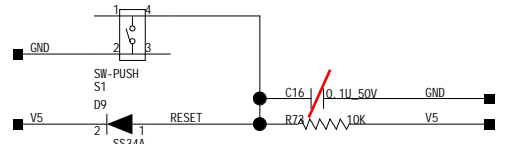

ATMEGA2560-16AU

PRODUCT NAME		SHEET	OF
PROJECT NAME		DESIGNED by	
VERSION	REV 1.0	REVIEWED by	

A

A

3

4

B

B