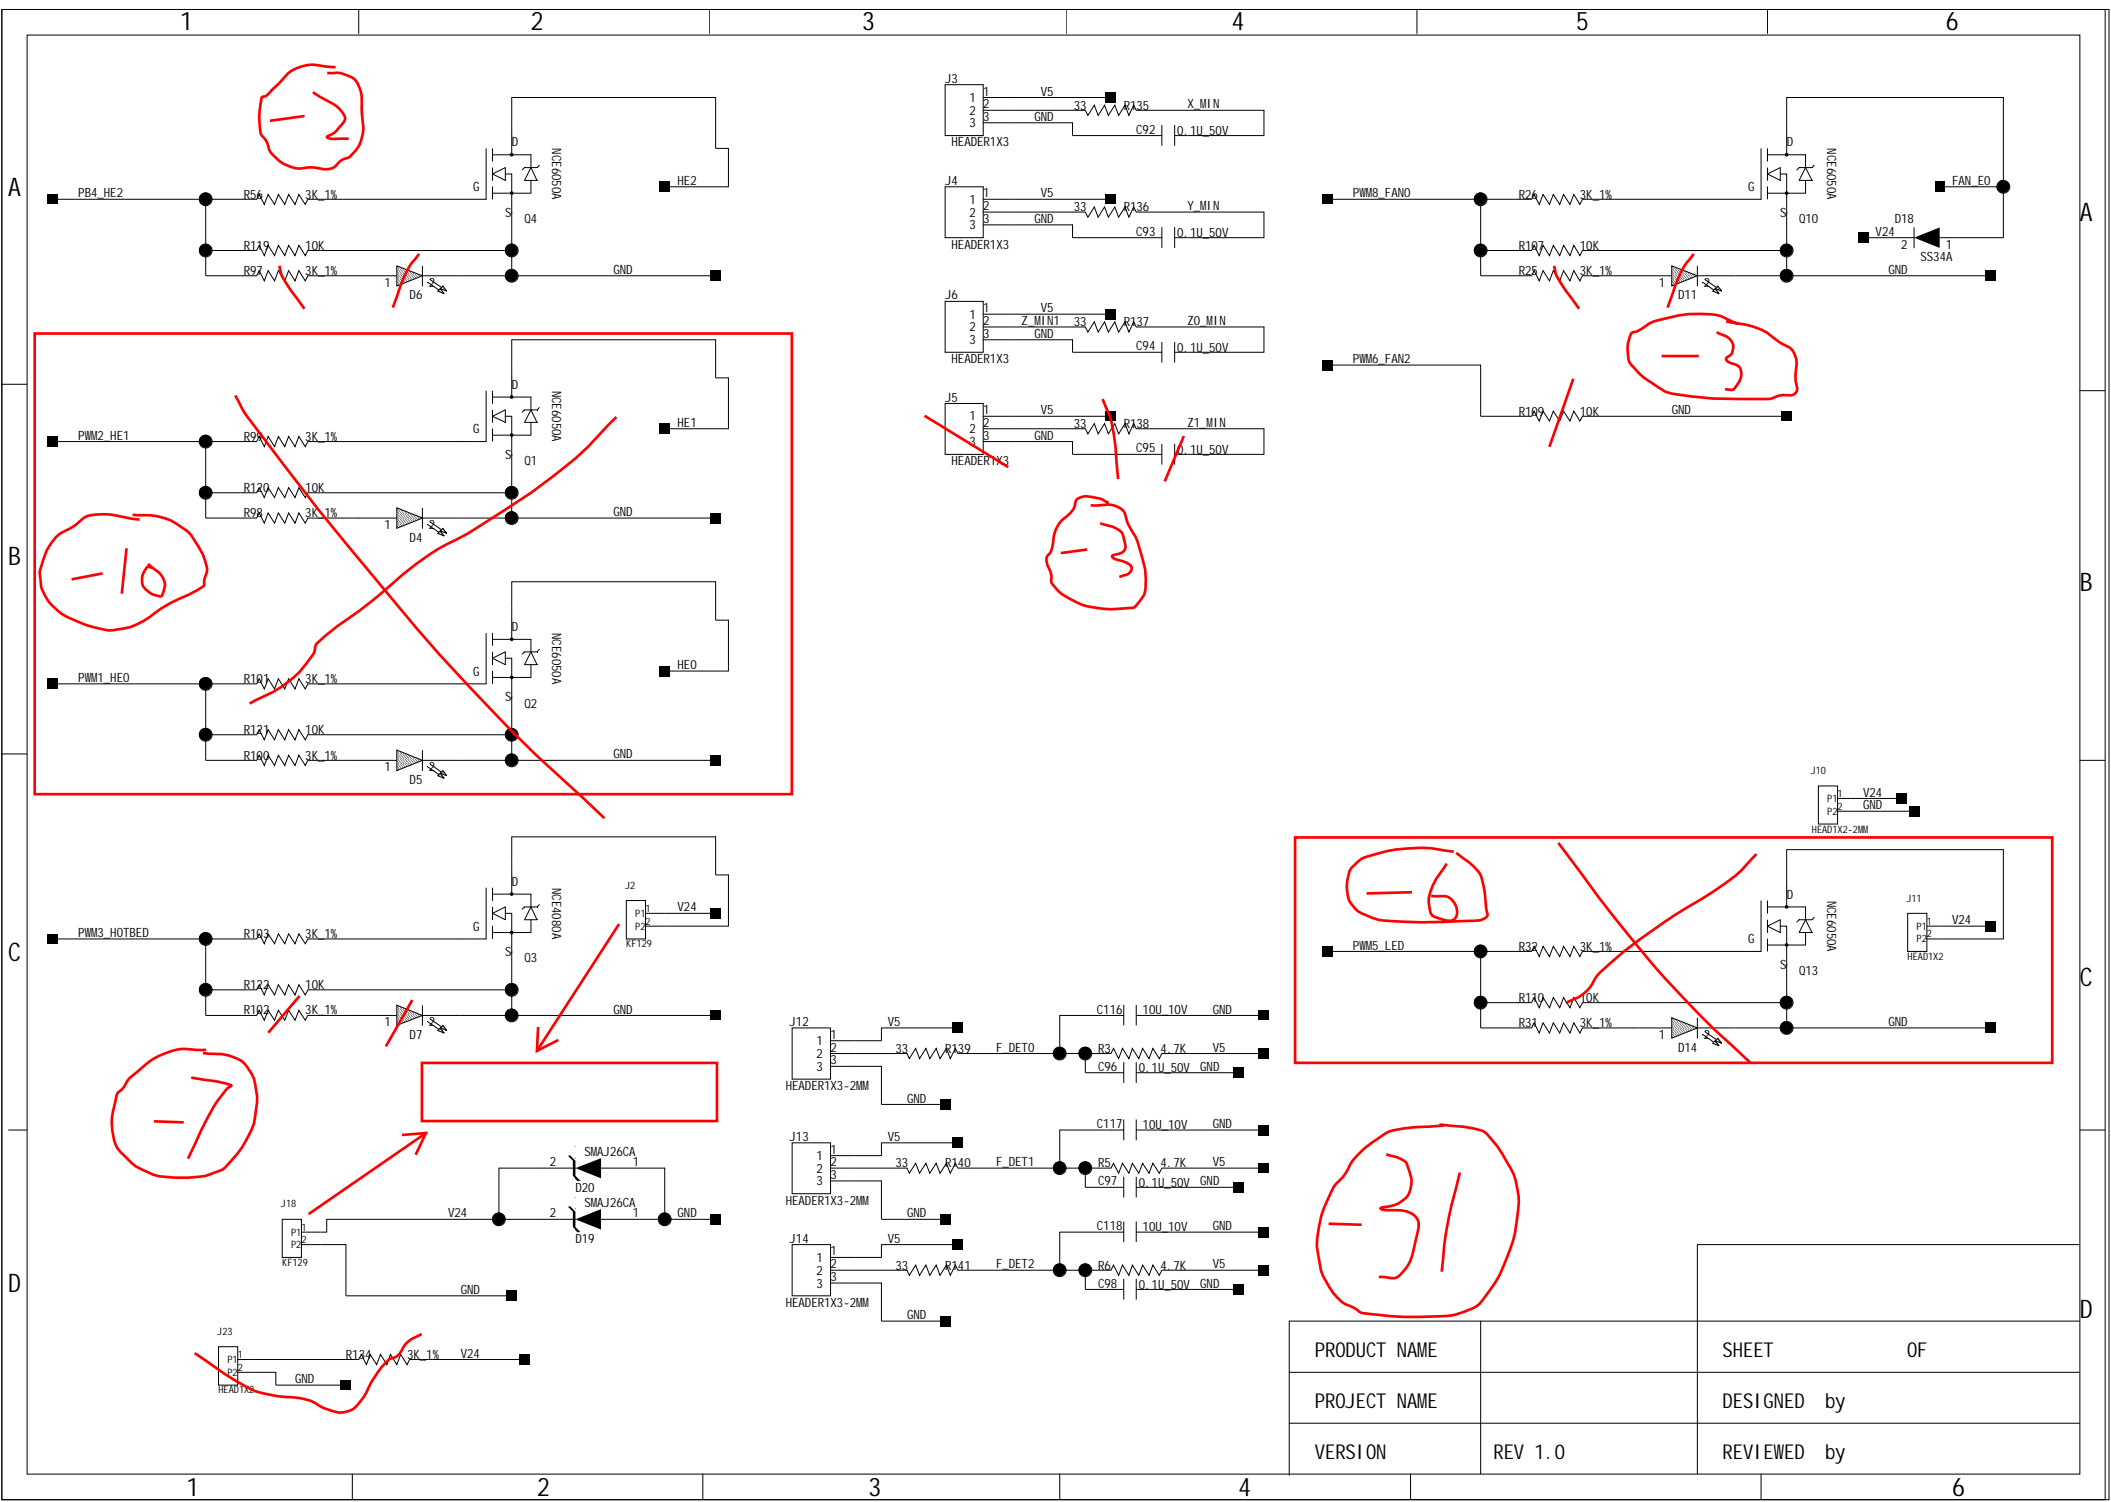

C

C

20

D

D

4

PRODUCT NAME		SHEET	OF
PROJECT NAME		DESIGNED by	
VERSION	REV 1.0	REVIEWED by	

MOTO_X

MOTO_Y

PRODUCT NAME		SHEET	OF
PROJECT NAME		DESIGNED by	
VERSION	REV 1.0	REVIEWED by	

MOTO_E1

MOTO_E2

-22

PRODUCT NAME		SHEET	OF
PROJECT NAME		DESIGNED by	
VERSION	REV 1.0	REVIEWED by	

PRODUCT NAME		SHEET	OF
PROJECT NAME		DESIGNED by	
VERSION	REV 1.0	REVIEWED by	