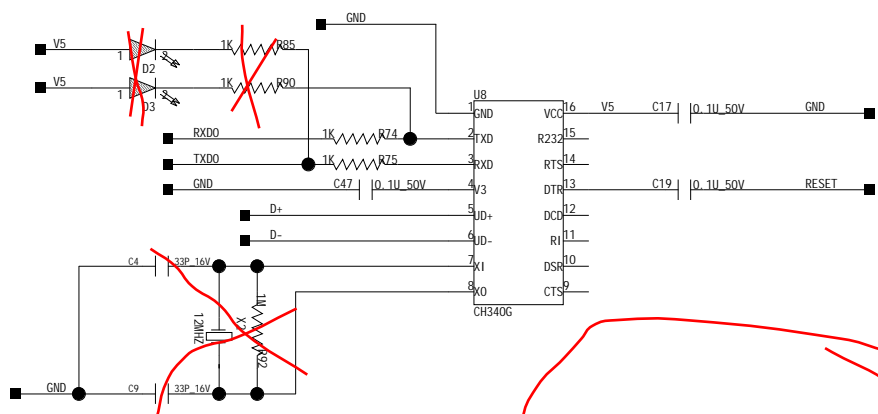

ATMEGA2560-16AU

PRODUCT NAME		SHEET	OF
PROJECT NAME		DESIGNED by	
VERSION	REV 1.0	REVIEWED by	

A

A

3

4

B

B