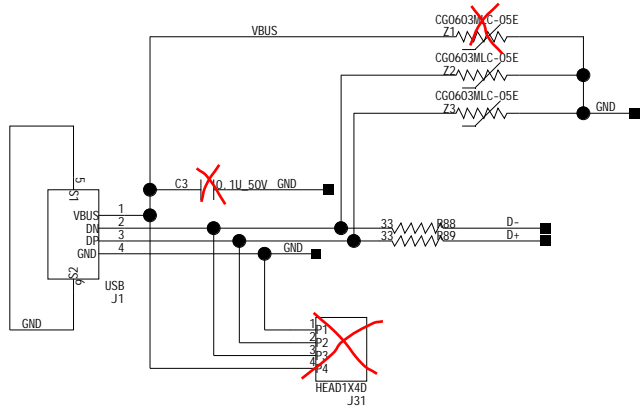

ATMEGA2560-16AU

PRODUCT NAME		SHEET	OF
PROJECT NAME		DESIGNED by	
VERSION	REV 1.0	REVIEWED by	

A

A

3

4

B

B

C

C

20

D

D

4

PRODUCT NAME		SHEET	OF
PROJECT NAME		DESIGNED by	
VERSION	REV 1.0	REVIEWED by	

MOTO_X