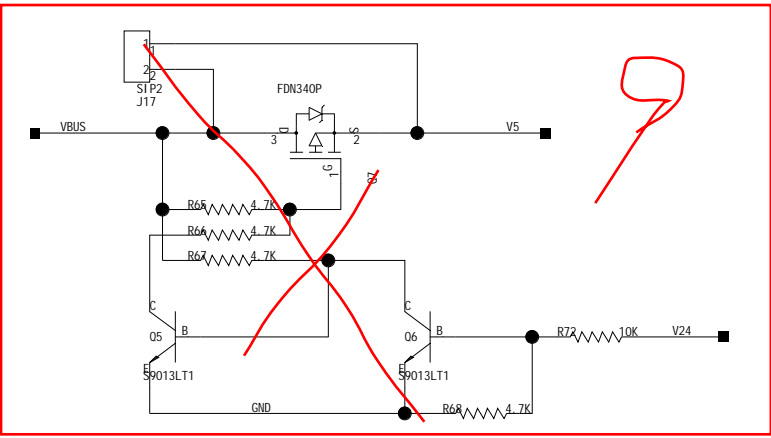

A

A

3

4

B

B

C

C

20

D

D

4

PRODUCT NAME		SHEET	OF
PROJECT NAME		DESIGNED by	
VERSION	REV 1.0	REVIEWED by