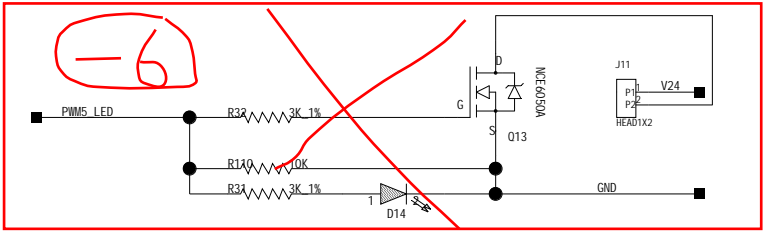

MOTO_Y

PRODUCT NAME		SHEET	OF
PROJECT NAME		DESIGNED by	
VERSION	REV 1.0	REVIEWED by	

MOTO_E1

MOTO_E2

-22

PRODUCT NAME		SHEET	OF
PROJECT NAME		DESIGNED by	
VERSION	REV 1.0	REVIEWED by	

PRODUCT NAME		SHEET	OF
PROJECT NAME		DESIGNED by	
VERSION	REV 1.0	REVIEWED by	