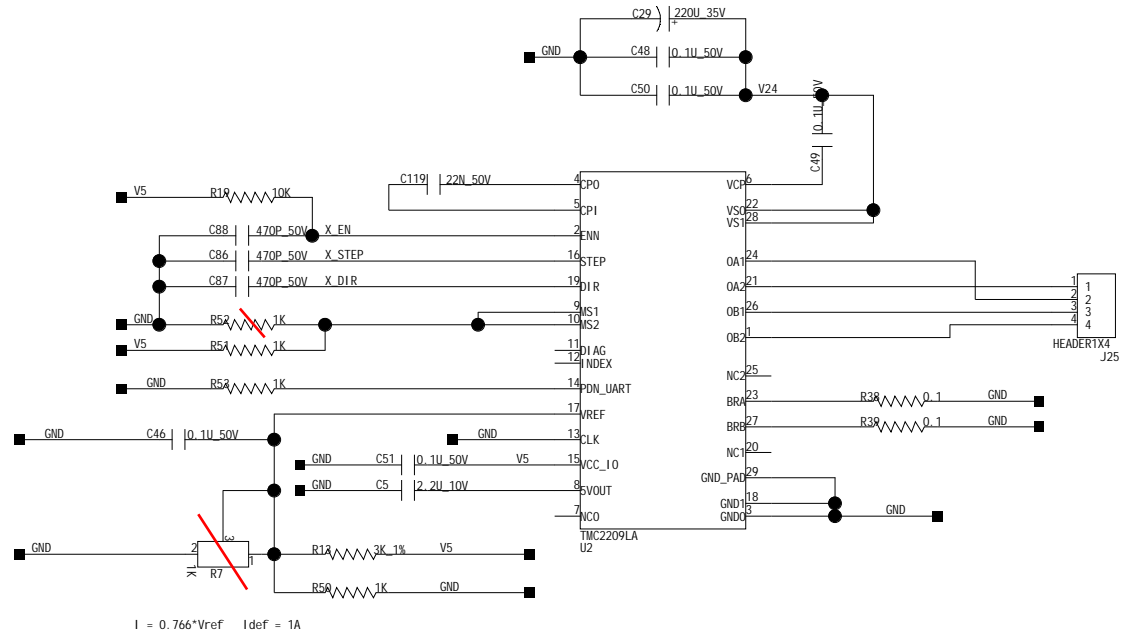

C

C

20

D

D

4

PRODUCT NAME		SHEET	OF
PROJECT NAME		DESIGNED by	
VERSION	REV 1.0	REVIEWED by	

MOTO_X

MOTO_Y

PRODUCT NAME		SHEET	OF
PROJECT NAME		DESIGNED by	
VERSION	REV 1.0	REVIEWED by	

MOTO_E1

MOTO_E2

-22

PRODUCT NAME		SHEET	OF
PROJECT NAME		DESIGNED by	
VERSION	REV 1.0	REVIEWED by	

PRODUCT NAME		SHEET	OF
PROJECT NAME		DESIGNED by	
VERSION	REV 1.0	REVIEWED by	