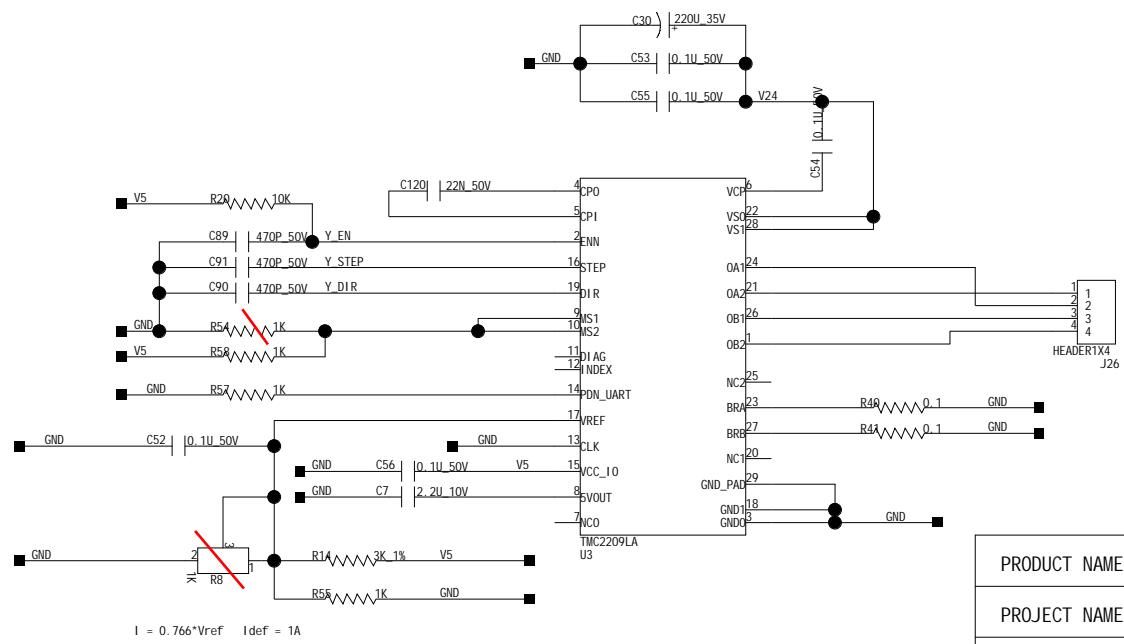

C

C

20

D

D

4

PRODUCT NAME		SHEET	OF
PROJECT NAME		DESIGNED by	
VERSION	REV 1.0	REVIEWED by	

MOTO_X

MOTO_Y

PRODUCT NAME		SHEET	OF
PROJECT NAME		DESIGNED by	
VERSION	REV 1.0	REVIEWED by	

MOTO_E1

MOTO_E2

-22

PRODUCT NAME		SHEET	OF
PROJECT NAME		DESIGNED by	
VERSION	REV 1.0	REVIEWED by	

PRODUCT NAME		SHEET	OF
PROJECT NAME		DESIGNED by	
VERSION	REV 1.0	REVIEWED by	