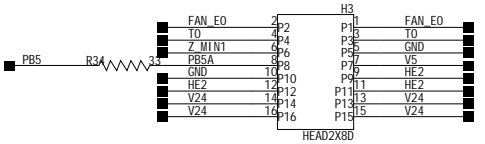

ATMEGA2560-16AU

PRODUCT NAME		SHEET	OF
PROJECT NAME		DESIGNED by	
VERSION	REV 1.0	REVIEWED by	

A

A

3

4

B

B