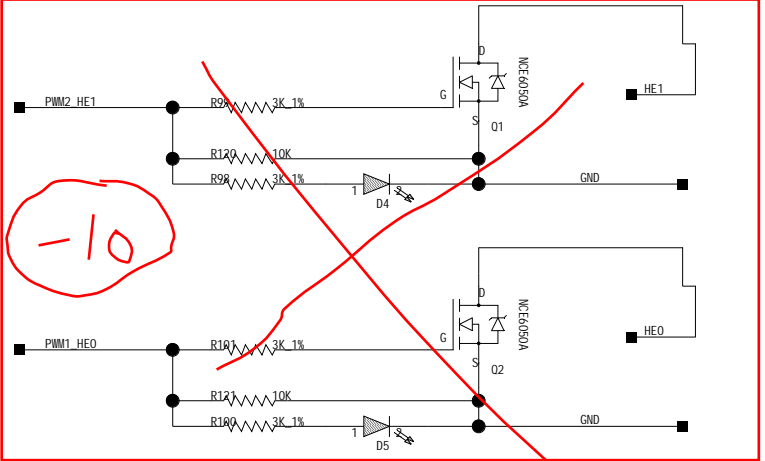

MOTO_Y

PRODUCT NAME		SHEET	OF
PROJECT NAME		DESIGNED by	
VERSION	REV 1.0	REVIEWED by	

MOTO_E1

MOTO_E2

-22

PRODUCT NAME		SHEET	OF
PROJECT NAME		DESIGNED by	
VERSION	REV 1.0	REVIEWED by	

PRODUCT NAME		SHEET	OF
PROJECT NAME		DESIGNED by	
VERSION	REV 1.0	REVIEWED by	