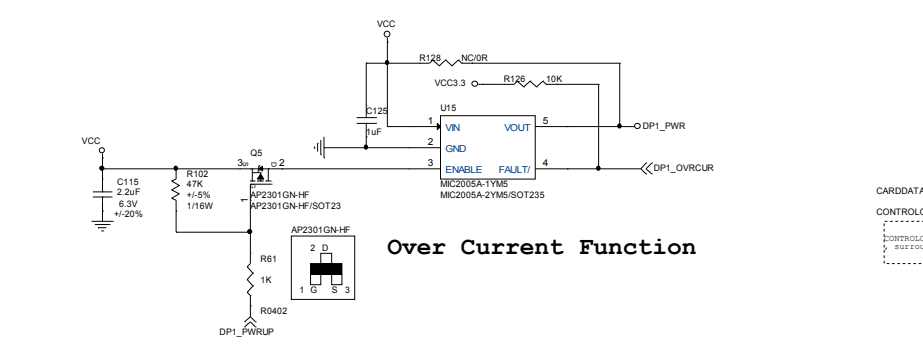

dogUSB Block Diagram

	Author = Tony Jin dog hunter Inc. 8F-4, No.17, Ln. 91, Sec. 1, Neihu Rd., Neihu Dist., Taipei City Taiwan (R.O.C.)	
	Title: Block Diagram	
Size	Document Number	Rev
Date: Thursday, July 16, 2015	Sheet	2 of 3