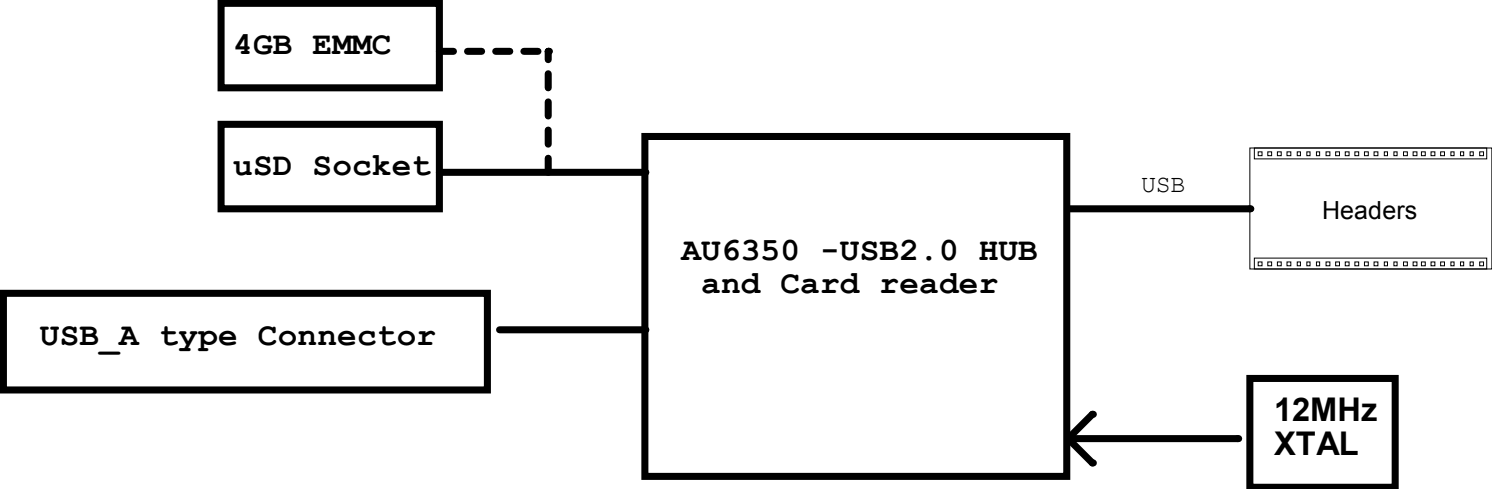

dogUSB Block Diagram

	Author = Tony Jin dog hunter Inc. 8F-4, No.17, Ln. 91, Sec. 1, Neihu Rd., Neihu Dist., Taipei City Taiwan (R.O.C.)	
	Title: Block Diagram	
Size	Document Number	Rev
Date: Thursday, July 16, 2015	Sheet	2 of 3