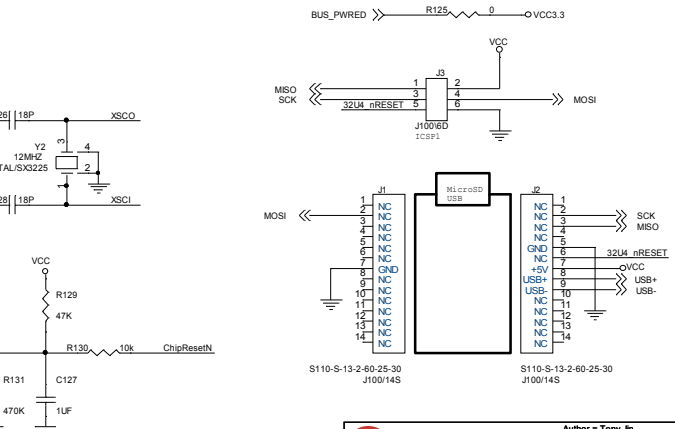

dogUSB Block Diagram

	Author = Tony Jin dog hunter Inc. 8F-4, No.17, Ln. 91, Sec. 1, Neihu Rd., Neihu Dist., Taipei City Taiwan (R.O.C.)	
	Title: Block Diagram	
Size	Document Number	Rev
Date: Thursday, July 16, 2015	Sheet	2 of 3