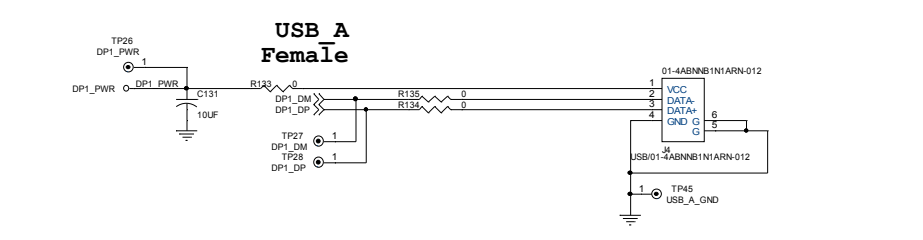

dogUSB Block Diagram

	Author = Tony Jin dog hunter Inc. 8F-4, No.17, Ln. 91, Sec. 1, Neihu Rd., Neihu Dist., Taipei City Taiwan (R.O.C.)	
	Title: Block Diagram	
Size	Document Number	Rev
Date: Thursday, July 16, 2015	Sheet	2 of 3