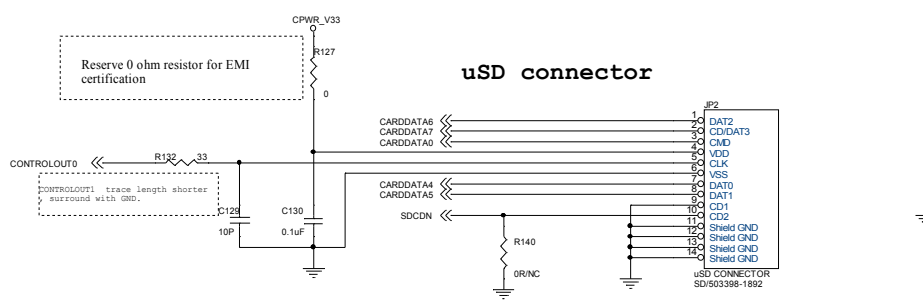

dogUSB Block Diagram

	Author = Tony Jin dog hunter Inc. 8F-4, No.17, Ln. 91, Sec. 1, Neihu Rd., Neihu Dist., Taipei City Taiwan (R.O.C.)	
	Title: Block Diagram	
Size	Document Number	Rev
Date: Thursday, July 16, 2015	Sheet	2 of 3