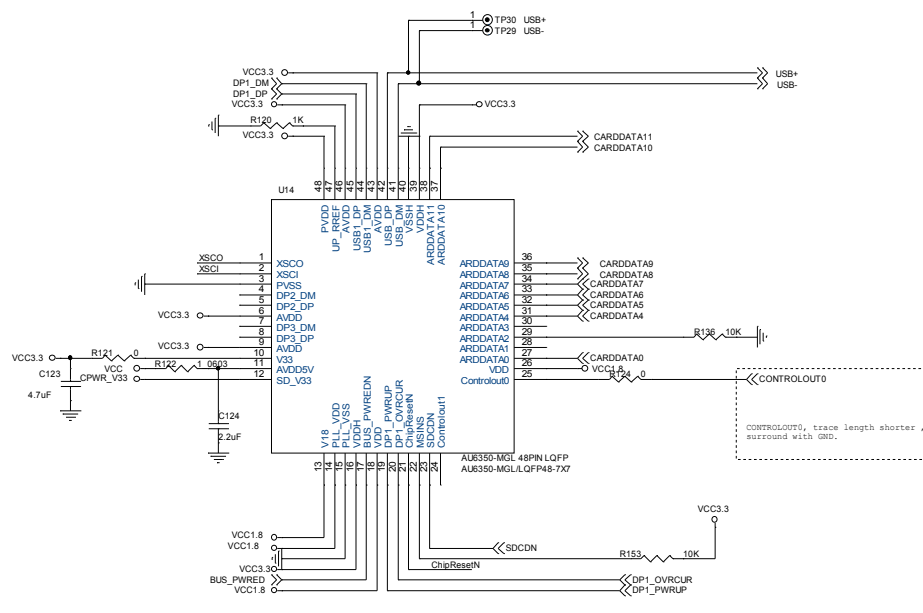

dogUSB Block Diagram

	Author = Tony Jin dog hunter Inc. 8F-4, No.17, Ln. 91, Sec. 1, Neihu Rd., Neihu Dist., Taipei City Taiwan (R.O.C.)	
	Title: Block Diagram	
Size	Document Number	Rev
Date: Thursday, July 16, 2015	Sheet	2 of 3

dog hunter
 Author = Tony Jin
 dog hunter Inc.
 8F-4, No.17, Ln. 91, Sec. 1,
 Neihu Rd., Neihu Dist., Taipei City
 Taiwan (R.O.C.)

File	dogUSB	
Size	Document Number	Rev
dogUSB		
Date	Thursday, July 16, 2015	Sheet 3 of 3