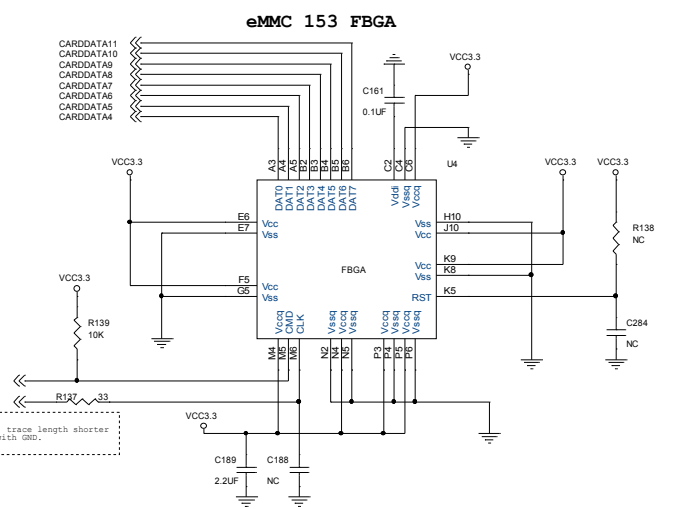

dogUSB Block Diagram

	Author = Tony Jin dog hunter Inc. 8F-4, No.17, Ln. 91, Sec. 1, Neihu Rd., Neihu Dist., Taipei City Taiwan (R.O.C.)	
	Title: Block Diagram	
Size	Document Number	Rev
Date: Thursday, July 16, 2015	Sheet	2 of 3