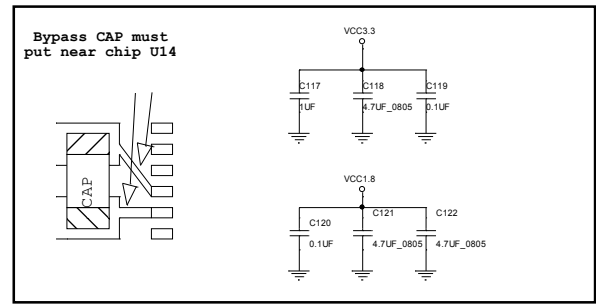

dogUSB Block Diagram

	Author = Tony Jin dog hunter Inc. 8F-4, No.17, Ln. 91, Sec. 1, Neihu Rd., Neihu Dist., Taipei City Taiwan (R.O.C.)	
	Title: Block Diagram	
Size	Document Number	Rev
Date: Thursday, July 16, 2015	Sheet	2 of 3